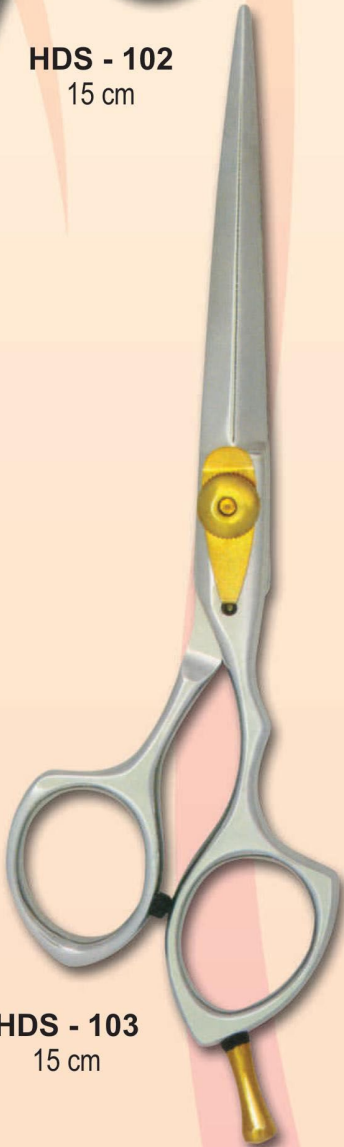

# HAIR DRESSING SCISSORS

**HDS - 102**  
15 cm

**HDS - 103**  
15 cm

**HDS - 101**  
Multi Infused Color  
14 cm

**HDS - 104**  
Infused Color  
15 cm

**HDS - 105**  
Infused Color  
14 cm

# HAIR DRESSING SCISSORS

**HDS - 106**  
17 cm

**HDS - 107**  
12.5 cm, 14 cm, 18 cm

**HDS - 109**  
12.5 cm, 15 cm

**HDS - 108**  
16 cm

**HDS - 110**  
12.5 cm, 14 cm, 18 cm

# HAIR DRESSING SCISSORS

**HDS - 111**  
14 cm

**HDS - 112**  
14 cm

**HDS - 113**  
14 cm

**HDS - 114**  
Lefty  
16 cm

**HDS - 115**  
14 cm

# HAIR DRESSING SCISSORS

**HDS - 121**  
15 cm

**HDS - 122**  
14 cm, 17 cm

**HDS - 123**  
14 cm, 17 cm

**HDS - 124**  
Saloon Scissor  
17 cm