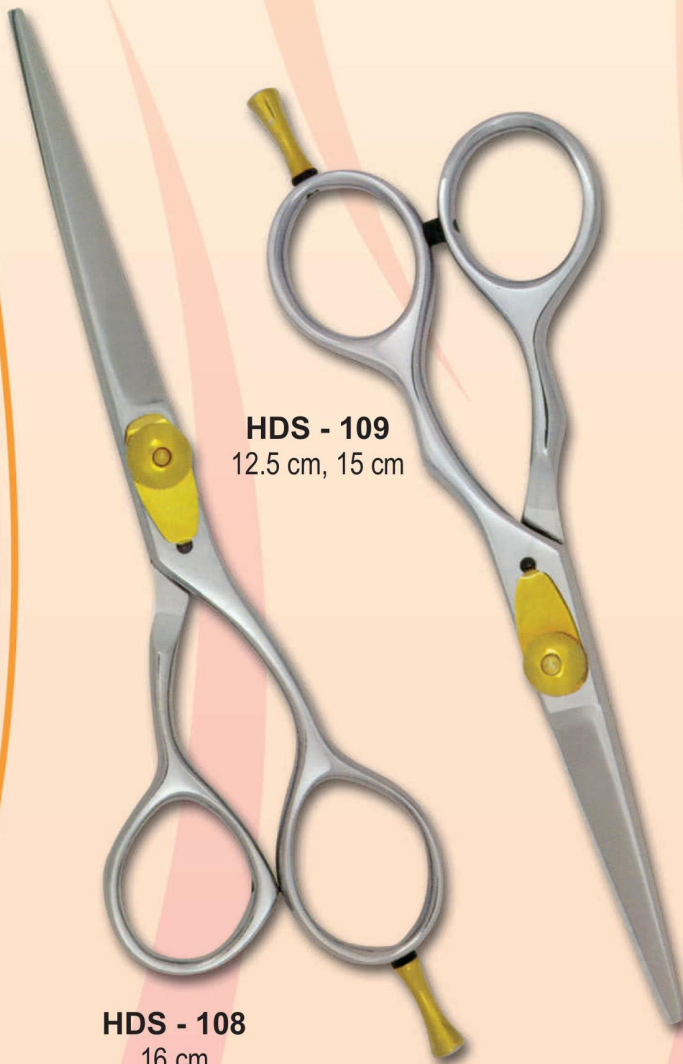

# HAIR DRESSING SCISSORS

**HDS - 102**  
15 cm

**HDS - 103**  
15 cm

**HDS - 101**  
Multi Infused Color  
14 cm

**HDS - 104**  
Infused Color  
15 cm

**HDS - 105**  
Infused Color  
14 cm

# HAIR DRESSING SCISSORS

**HDS - 106**  
17 cm

**HDS - 107**  
12.5 cm, 14 cm, 18 cm

**HDS - 109**  
12.5 cm, 15 cm

**HDS - 108**  
16 cm

**HDS - 110**  
12.5 cm, 14 cm, 18 cm